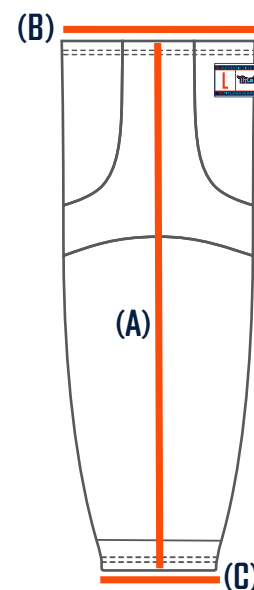

# ICEPRO ICE HOCKEY SIZE CHARTS

**ICE HOCKEY PLAYER JERSEY**

	(A) CHEST: UNDER ARM PIT TO PIT	(B) LENGTH: MIDDLE SHOULDER TO BOTTOM SEAM	(C) SLEEVE: TOP SHOULDER SEAM TO BOTTOM SEAM
YS	19.7	26.8	16
YM	20.5	27.5	17
YL	21.5	28.3	18
YXL	22.25	29	19
S	23.7	31.5	21.7
M	25.5	32	21.8
L	27.5	33	22.8
XL	29.25	33.75	23.6
2X	31	34.5	24.2
3X	32.8	35.3	25

**ICE HOCKEY GOALIE JERSEY**

	(A) CHEST: UNDER ARM PIT TO PIT	(B) LENGTH: MIDDLE SHOULDER TO BOTTOM SEAM	(C) SLEEVE LEN. TOP SHOULDER SEAM TO BOTTOM SEAM	(D) SLEEVE WTD. WIDTH OF SLEEVE WRIST CUFF TOP TO BOTTOM
YS/M	27	28	18.75	6.5
YL/XL	29.5	29.4	20.75	7.5
S/M	32.75	32.3	23.5	7.45
L/XL	36.5	34.1	25.3	7.5
2XL	38.3	34.8	25.5	7.5
3XL	40.15	35.6	26.6	7.6
56 PRO	34.75	33.3	24.5	10.8
58 PRO	36.5	34.1	25.3	10.9
60 PRO	38.3	34.8	25.5	11

**ICE HOCKEY PANT SHELL**

	(A) WAIST: ADJUSTABLE WAIST SIZE WITH PANTS ON	(B) LENGTH: TOP SEAM TO BOTTOM SEAM	(C) INSEAM: CROTCH TO BOTTOM SEAM
YS	36	16.75	8
YM	38	17.75	8.5
YL	40	18.75	9.25
YXL	42	19.75	10
S	44	20.25	10
M	46	21.25	10.5
L	48	21.75	11
XL	50	22.75	11
2X	52	23.25	11
3X	54	23.75	11
GOALIE YOUTH	44	19.75	10
GOALIE INDETERMINATE	46	21.25	10.5
GOALIE ADULT	48	21.75	11

**ICE HOCKEY PLAYER SOCKS**

	(A) LENGTH:	(B) TOP WIDTH:	(C) BOTTOM WIDTH:
YS	19	8	4.2
YM	20	8	4.2
YL	22	8.5	4.45
YXL	24	9	4.7
S	26	9.5	5
M	28	10.5	5.5
L	30	11	5.75
XL	32	12	6.3

@TITLEWAVESPORTS