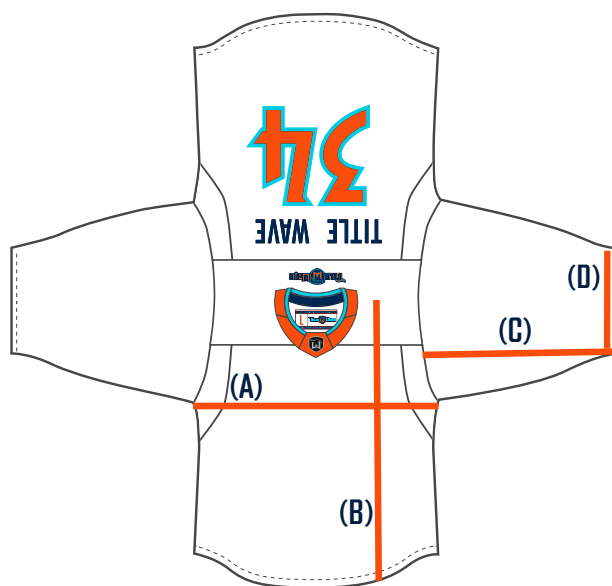

# ICEPRO ICE HOCKEY SIZE CHARTS

**ICE HOCKEY PLAYER JERSEY**

	(A) CHEST: UNDER ARM PIT TO PIT	(B) LENGTH: MIDDLE SHOULDER TO BOTTOM SEAM	(C) SLEEVE: TOP SHOULDER SEAM TO BOTTOM SEAM
YS	19.7	26.8	16
YM	20.5	27.5	17
YL	21.5	28.3	18
YXL	22.25	29	19
S	23.7	31.5	21.7
M	25.5	32	21.8
L	27.5	33	22.8
XL	29.25	33.75	23.6
2X	31	34.5	24.2
3X	32.8	35.3	25

**ICE HOCKEY GOALIE JERSEY**

	(A) CHEST: UNDER ARM PIT TO PIT	(B) LENGTH: MIDDLE SHOULDER TO BOTTOM SEAM	(C) SLEEVE LEN. TOP SHOULDER SEAM TO BOTTOM SEAM	(D) SLEEVE WTD. WIDTH OF SLEEVE WRIST CUFF TOP TO BOTTOM
YS/M	27	28	18.75	6.5
YL/XL	29.5	29.4	20.75	7.5
S/M	32.75	32.3	23.5	7.45
L/XL	36.5	34.1	25.3	7.5
2XL	38.3	34.8	25.5	7.5
3XL	40.15	35.6	26.6	7.6
56 PRO	34.75	33.3	24.5	10.8
58 PRO	36.5	34.1	25.3	10.9
60 PRO	38.3	34.8	25.5	11

**ICE HOCKEY PANT SHELL**

	(A) WAIST: ADJUSTABLE WAIST SIZE WITH PANTS ON	(B) LENGTH: TOP SEAM TO BOTTOM SEAM	(C) INSEAM: CROTCH TO BOTTOM SEAM
YS	36	16.75	8
YM	38	17.75	8.5
YL	40	18.75	9.25
YXL	42	19.75	10
S	44	20.25	10
M	46	21.25	10.5
L	48	21.75	11
XL	50	22.75	11
2X	52	23.25	11
3X	54	23.75	11
GOALIE YOUTH	44	19.75	10
GOALIE INDETERMINATE	46	21.25	10.5
GOALIE ADULT	48	21.75	11

**ICE HOCKEY PLAYER SOCKS**

	(A) LENGTH:	(B) TOP WIDTH:	(C) BOTTOM WIDTH:
YS	19	8	4.2
YM	20	8	4.2
YL	22	8.5	4.45
YXL	24	9	4.7
S	26	9.5	5
M	28	10.5	5.5
L	30	11	5.75
XL	32	12	6.3

@TITLEWAVESPORTS