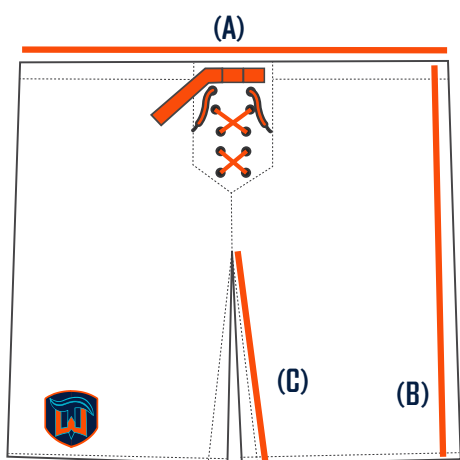

# ICEPRO ICE HOCKEY SIZE CHARTS

**ICE HOCKEY PLAYER JERSEY**

	(A) CHEST: UNDER ARM PIT TO PIT	(B) LENGTH: MIDDLE SHOULDER TO BOTTOM SEAM	(C) SLEEVE: TOP SHOULDER SEAM TO BOTTOM SEAM
YS	19.7	26.8	16
YM	20.5	27.5	17
YL	21.5	28.3	18
YXL	22.25	29	19
S	23.7	31.5	21.7
M	25.5	32	21.8
L	27.5	33	22.8
XL	29.25	33.75	23.6
2X	31	34.5	24.2
3X	32.8	35.3	25

**ICE HOCKEY GOALIE JERSEY**

	(A) CHEST: UNDER ARM PIT TO PIT	(B) LENGTH: MIDDLE SHOULDER TO BOTTOM SEAM	(C) SLEEVE LEN. TOP SHOULDER SEAM TO BOTTOM SEAM	(D) SLEEVE WTD. WIDTH OF SLEEVE WRIST CUFF TOP TO BOTTOM
YS/M	27	28	18.75	6.5
YL/XL	29.5	29.4	20.75	7.5
S/M	32.75	32.3	23.5	7.45
L/XL	36.5	34.1	25.3	7.5
2XL	38.3	34.8	25.5	7.5
3XL	40.15	35.6	26.6	7.6
56 PRO	34.75	33.3	24.5	10.8
58 PRO	36.5	34.1	25.3	10.9
60 PRO	38.3	34.8	25.5	11

**ICE HOCKEY PANT SHELL**

	(A) WAIST: ADJUSTABLE WAIST SIZE WITH PANTS ON	(B) LENGTH: TOP SEAM TO BOTTOM SEAM	(C) INSEAM: CROTCH TO BOTTOM SEAM
YS	36	16.75	8
YM	38	17.75	8.5
YL	40	18.75	9.25
YXL	42	19.75	10
S	44	20.25	10
M	46	21.25	10.5
L	48	21.75	11
XL	50	22.75	11
2X	52	23.25	11
3X	54	23.75	11
GOALIE YOUTH	44	19.75	10
GOALIE INDETERMINATE	46	21.25	10.5
GOALIE ADULT	48	21.75	11

**ICE HOCKEY PLAYER SOCKS**

	(A) LENGTH:	(B) TOP WIDTH:	(C) BOTTOM WIDTH:
YS	19	8	4.2
YM	20	8	4.2
YL	22	8.5	4.45
YXL	24	9	4.7
S	26	9.5	5
M	28	10.5	5.5
L	30	11	5.75
XL	32	12	6.3

@TITLEWAVESPORTS