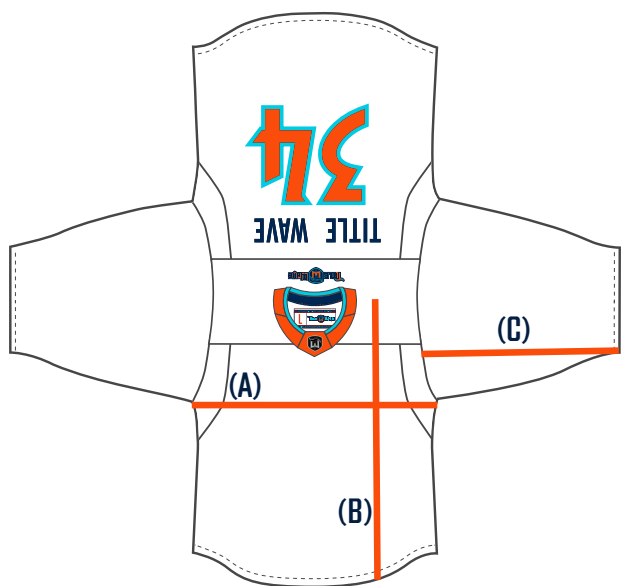

# ICEPRO ICE HOCKEY SIZE CHARTS

**ICE HOCKEY PLAYER JERSEY**

	(A) CHEST: UNDER ARM PIT TO PIT	(B) LENGTH: MIDDLE SHOULDER TO BOTTOM SEAM	(C) SLEEVE: TOP SHOULDER SEAM TO BOTTOM SEAM
YS	19.7	26.8	16
YM	20.5	27.5	17
YL	21.5	28.3	18
YXL	22.25	29	19
S	23.7	31.5	21.7
M	25.5	32	21.8
L	27.5	33	22.8
XL	29.25	33.75	23.6
2X	31	34.5	24.2
3X	32.8	35.3	25

**ICE HOCKEY GOALIE JERSEY**

	(A) CHEST: UNDER ARM PIT TO PIT	(B) LENGTH: MIDDLE SHOULDER TO BOTTOM SEAM	(C) SLEEVE LEN. TOP SHOULDER SEAM TO BOTTOM SEAM	(D) SLEEVE WTD. WIDTH OF SLEEVE WRIST CUFF TOP TO BOTTOM
YS/M	27	28	18.75	6.5
YL/XL	29.5	29.4	20.75	7.5
S/M	32.75	32.3	23.5	7.45
L/XL	36.5	34.1	25.3	7.5
2XL	38.3	34.8	25.5	7.5
3XL	40.15	35.6	26.6	7.6
56 PRO	34.75	33.3	24.5	10.8
58 PRO	36.5	34.1	25.3	10.9
60 PRO	38.3	34.8	25.5	11

**ICE HOCKEY PANT SHELL**

	(A) WAIST: ADJUSTABLE WAIST SIZE WITH PANTS ON	(B) LENGTH: TOP SEAM TO BOTTOM SEAM	(C) INSEAM: CROTCH TO BOTTOM SEAM
YS	36	16.75	8
YM	38	17.75	8.5
YL	40	18.75	9.25
YXL	42	19.75	10
S	44	20.25	10
M	46	21.25	10.5
L	48	21.75	11
XL	50	22.75	11
2X	52	23.25	11
3X	54	23.75	11
GOALIE YOUTH	44	19.75	10
GOALIE INDETERMINATE	46	21.25	10.5
GOALIE ADULT	48	21.75	11

**ICE HOCKEY PLAYER SOCKS**

	(A) LENGTH:	(B) TOP WIDTH:	(C) BOTTOM WIDTH:
YS	19	8	4.2
YM	20	8	4.2
YL	22	8.5	4.45
YXL	24	9	4.7
S	26	9.5	5
M	28	10.5	5.5
L	30	11	5.75
XL	32	12	6.3

@TITLEWAVESPORTS